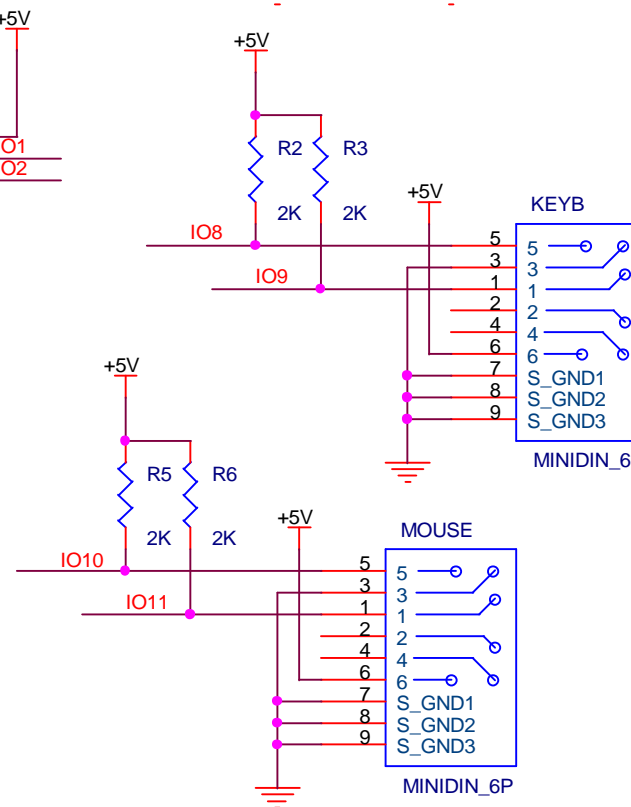

SHIELD CONNECTORS

Title Shield Connectors Marsohod2		
Size A	Document Number <Doc>	Rev <RevCode>
Date: Wednesday, October 02, 2013	Sheet 1	of 1