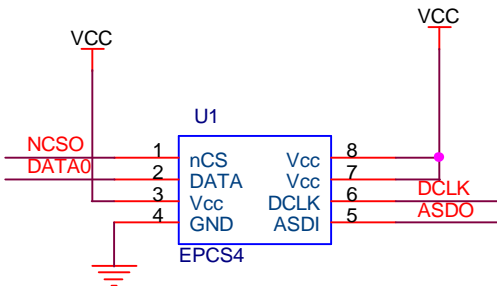

SHIELD CONNECTORS

Title Shield Connectors Marsohod2		
Size A	Document Number <Doc>	Rev <RevCode>
Date: Wednesday, October 02, 2013	Sheet 1	of 1