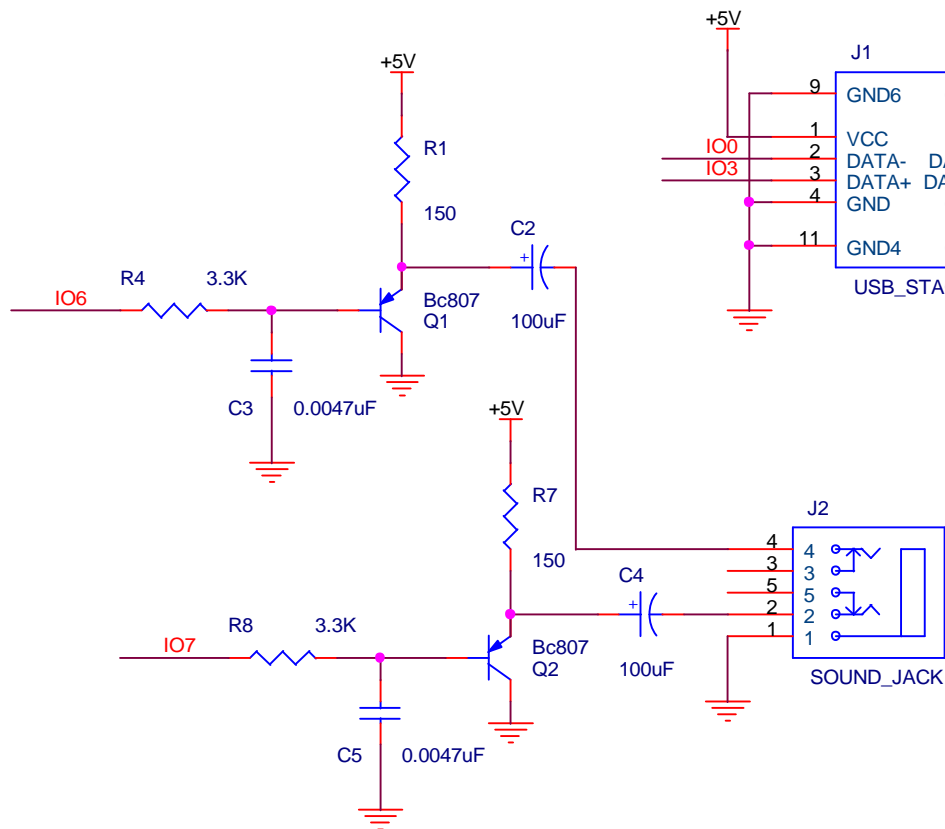

SHIELD CONNECTORS

Title Shield Connectors Marsohod2		
Size A	Document Number <Doc>	Rev <RevCode>
Date: Wednesday, October 02, 2013	Sheet 1	of 1