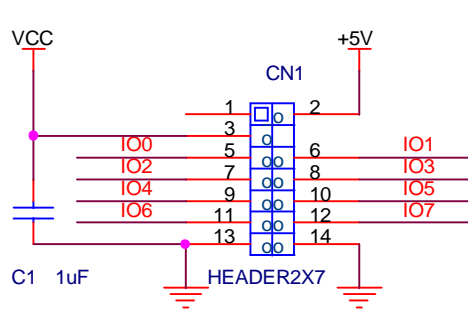

SHIELD CONNECTORS

Title Shield Connectors Marsohod2		
Size A	Document Number <Doc>	Rev <RevCode>
Date: Wednesday, October 02, 2013	Sheet 1	of 1