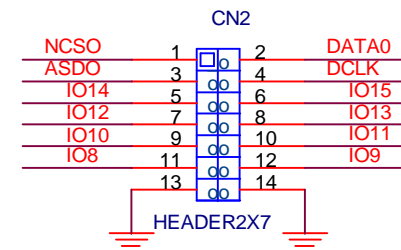

SHIELD CONNECTORS

Title Shield Connectors Marsohod2		
Size A	Document Number <Doc>	Rev <RevCode>
Date: Wednesday, October 02, 2013	Sheet 1	of 1